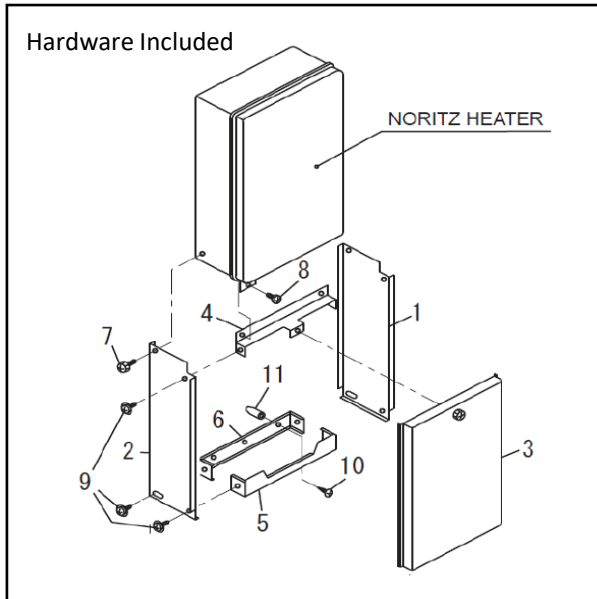

Tankless Water Heater Accessories

Specification Sheet

Pipe Cover

- Made of durable powder coated steel (or stainless steel for selected models)
- Conceals the piping underneath the water heater to provide a cleaner installation
- Compatible with all Noritz water heater models and requires light assembly

Size	Width	13.3"	13.3"	13.3"	17.8"	17.8"	18.3"	13.3"	13.3"	18.5"	19.1"	17.3"	17.3"	18.5"
	Height	17.5"	17.5"	17.5"	17.5"	17.5"	17.5"	17.5"	17.5"	17.1"	22.4"	16.5"	16.5"	17.1"
	Depth	6"	8.7"	8.7"	8.7"	8.7"	11.8"	9.6"	9.6"	13"	14.4"	14.9"	14.9"	14.3"