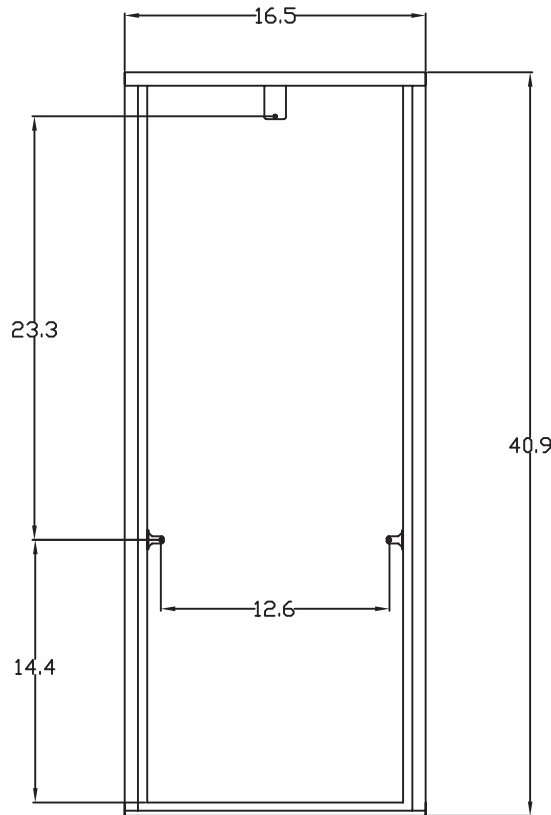

RB-6 RECESS BOX
Product Specification Sheet
 (For Model N-0631S-OD)

COVER

BOX