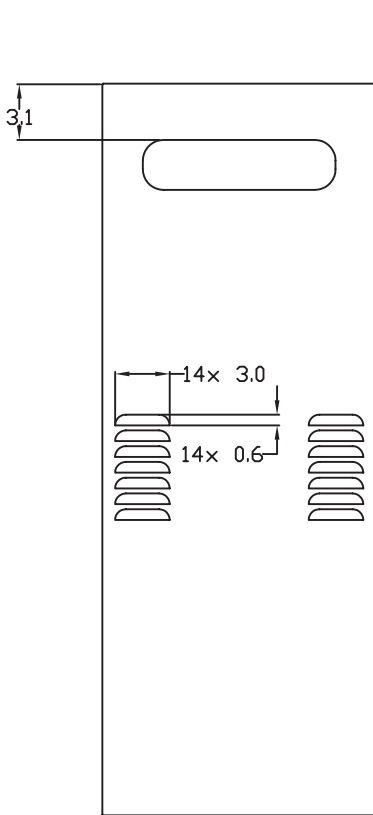

RB-6 RECESS BOX
Product Specification Sheet
 (For Model N-0631S-OD)

COVER

BOX